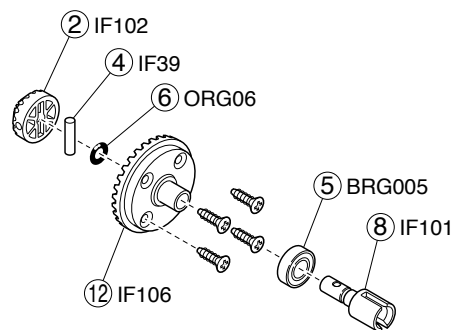

Inferno MP 7.5 YK III

INFERNO MP-7.5 YUICHI KANAI EDITION 3

Gear Differential

<Front>

<Rear>

<Center>

Shock

<Front>

<Rear>

IFW149