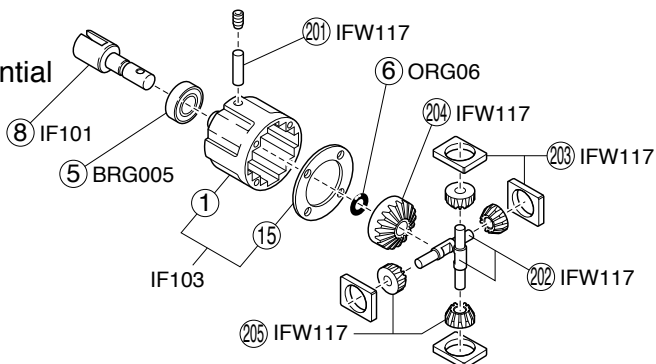

Inferno MP 7.5 YK III

INFERNO MP-7.5 YUICHI KANAI EDITION 3

Gear Differential

<Front>

<Rear>

<Center>

Shock

<Front>

<Rear>

IFW149