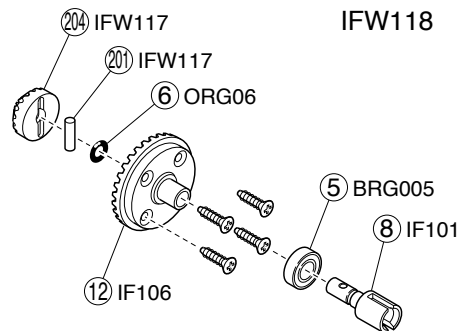

Inferno MP 7.5 YK III

INFERNO MP-7.5 YUICHI KANAI EDITION 3

Gear Differential

<Front>

<Rear>

<Center>

Shock

<Front>

<Rear>

IFW149