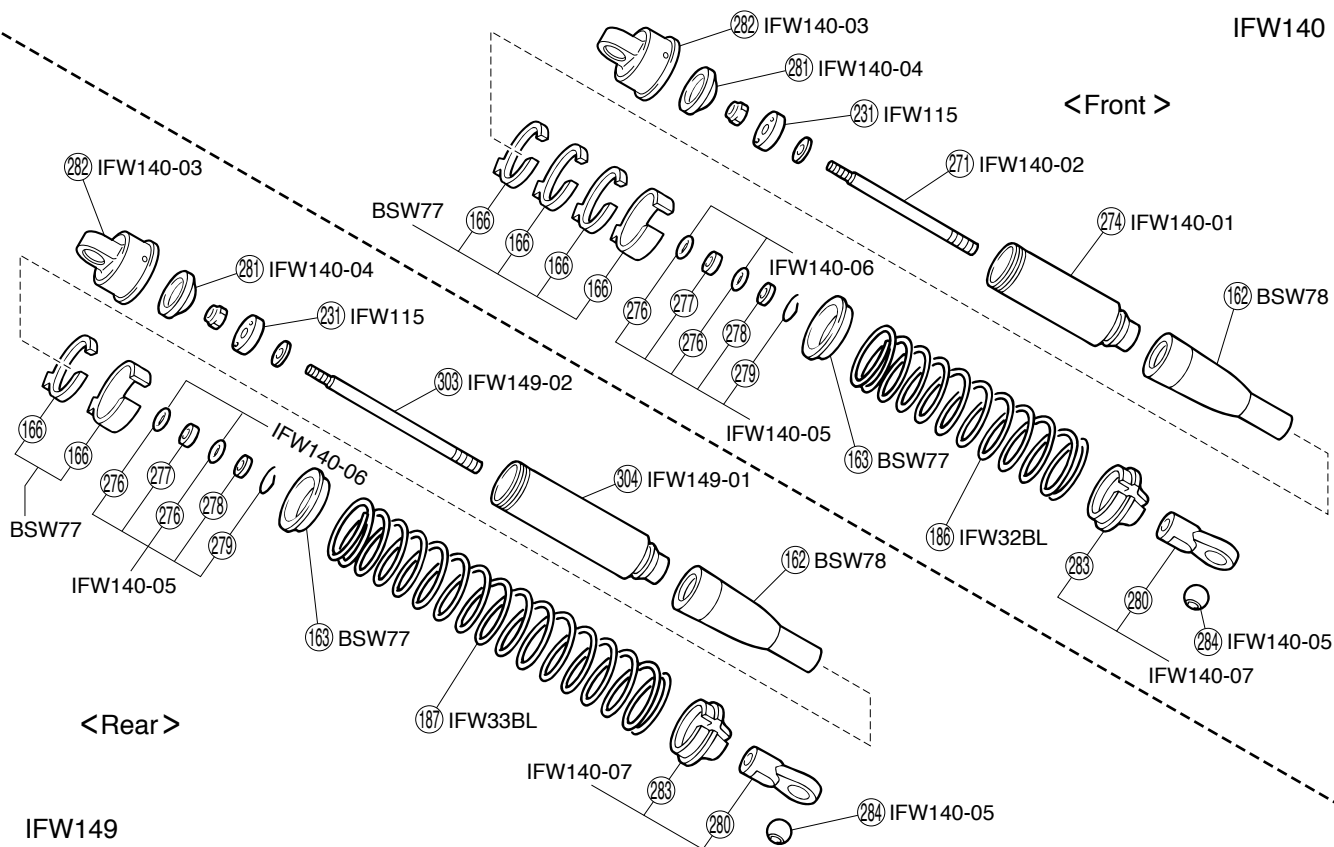

Inferno MP 7.5 YK III

INFERNO MP-7.5 YUICHI KANAI EDITION 3

Gear Differential

<Front>

<Rear>

<Center>

Shock

<Front>

<Rear>

IFW149