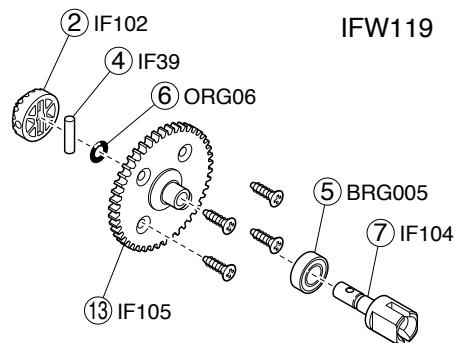

Inferno MP 7.5 YK III

INFERNO MP-7.5 YUICHI KANAI EDITION 3

Gear Differential

<Front>

<Rear>

<Center>

Shock

<Front>

<Rear>

IFW149