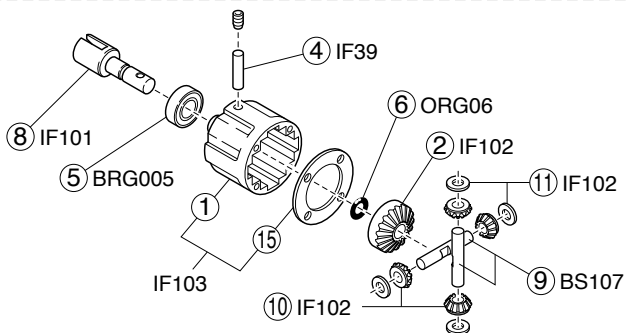

Inferno MP 7.5 YK III

INFERNO MP-7.5 YUICHI KANAI EDITION 3

Gear Differential

<Front>

<Rear>

<Center>

Shock

<Front>

<Rear>

IFW149