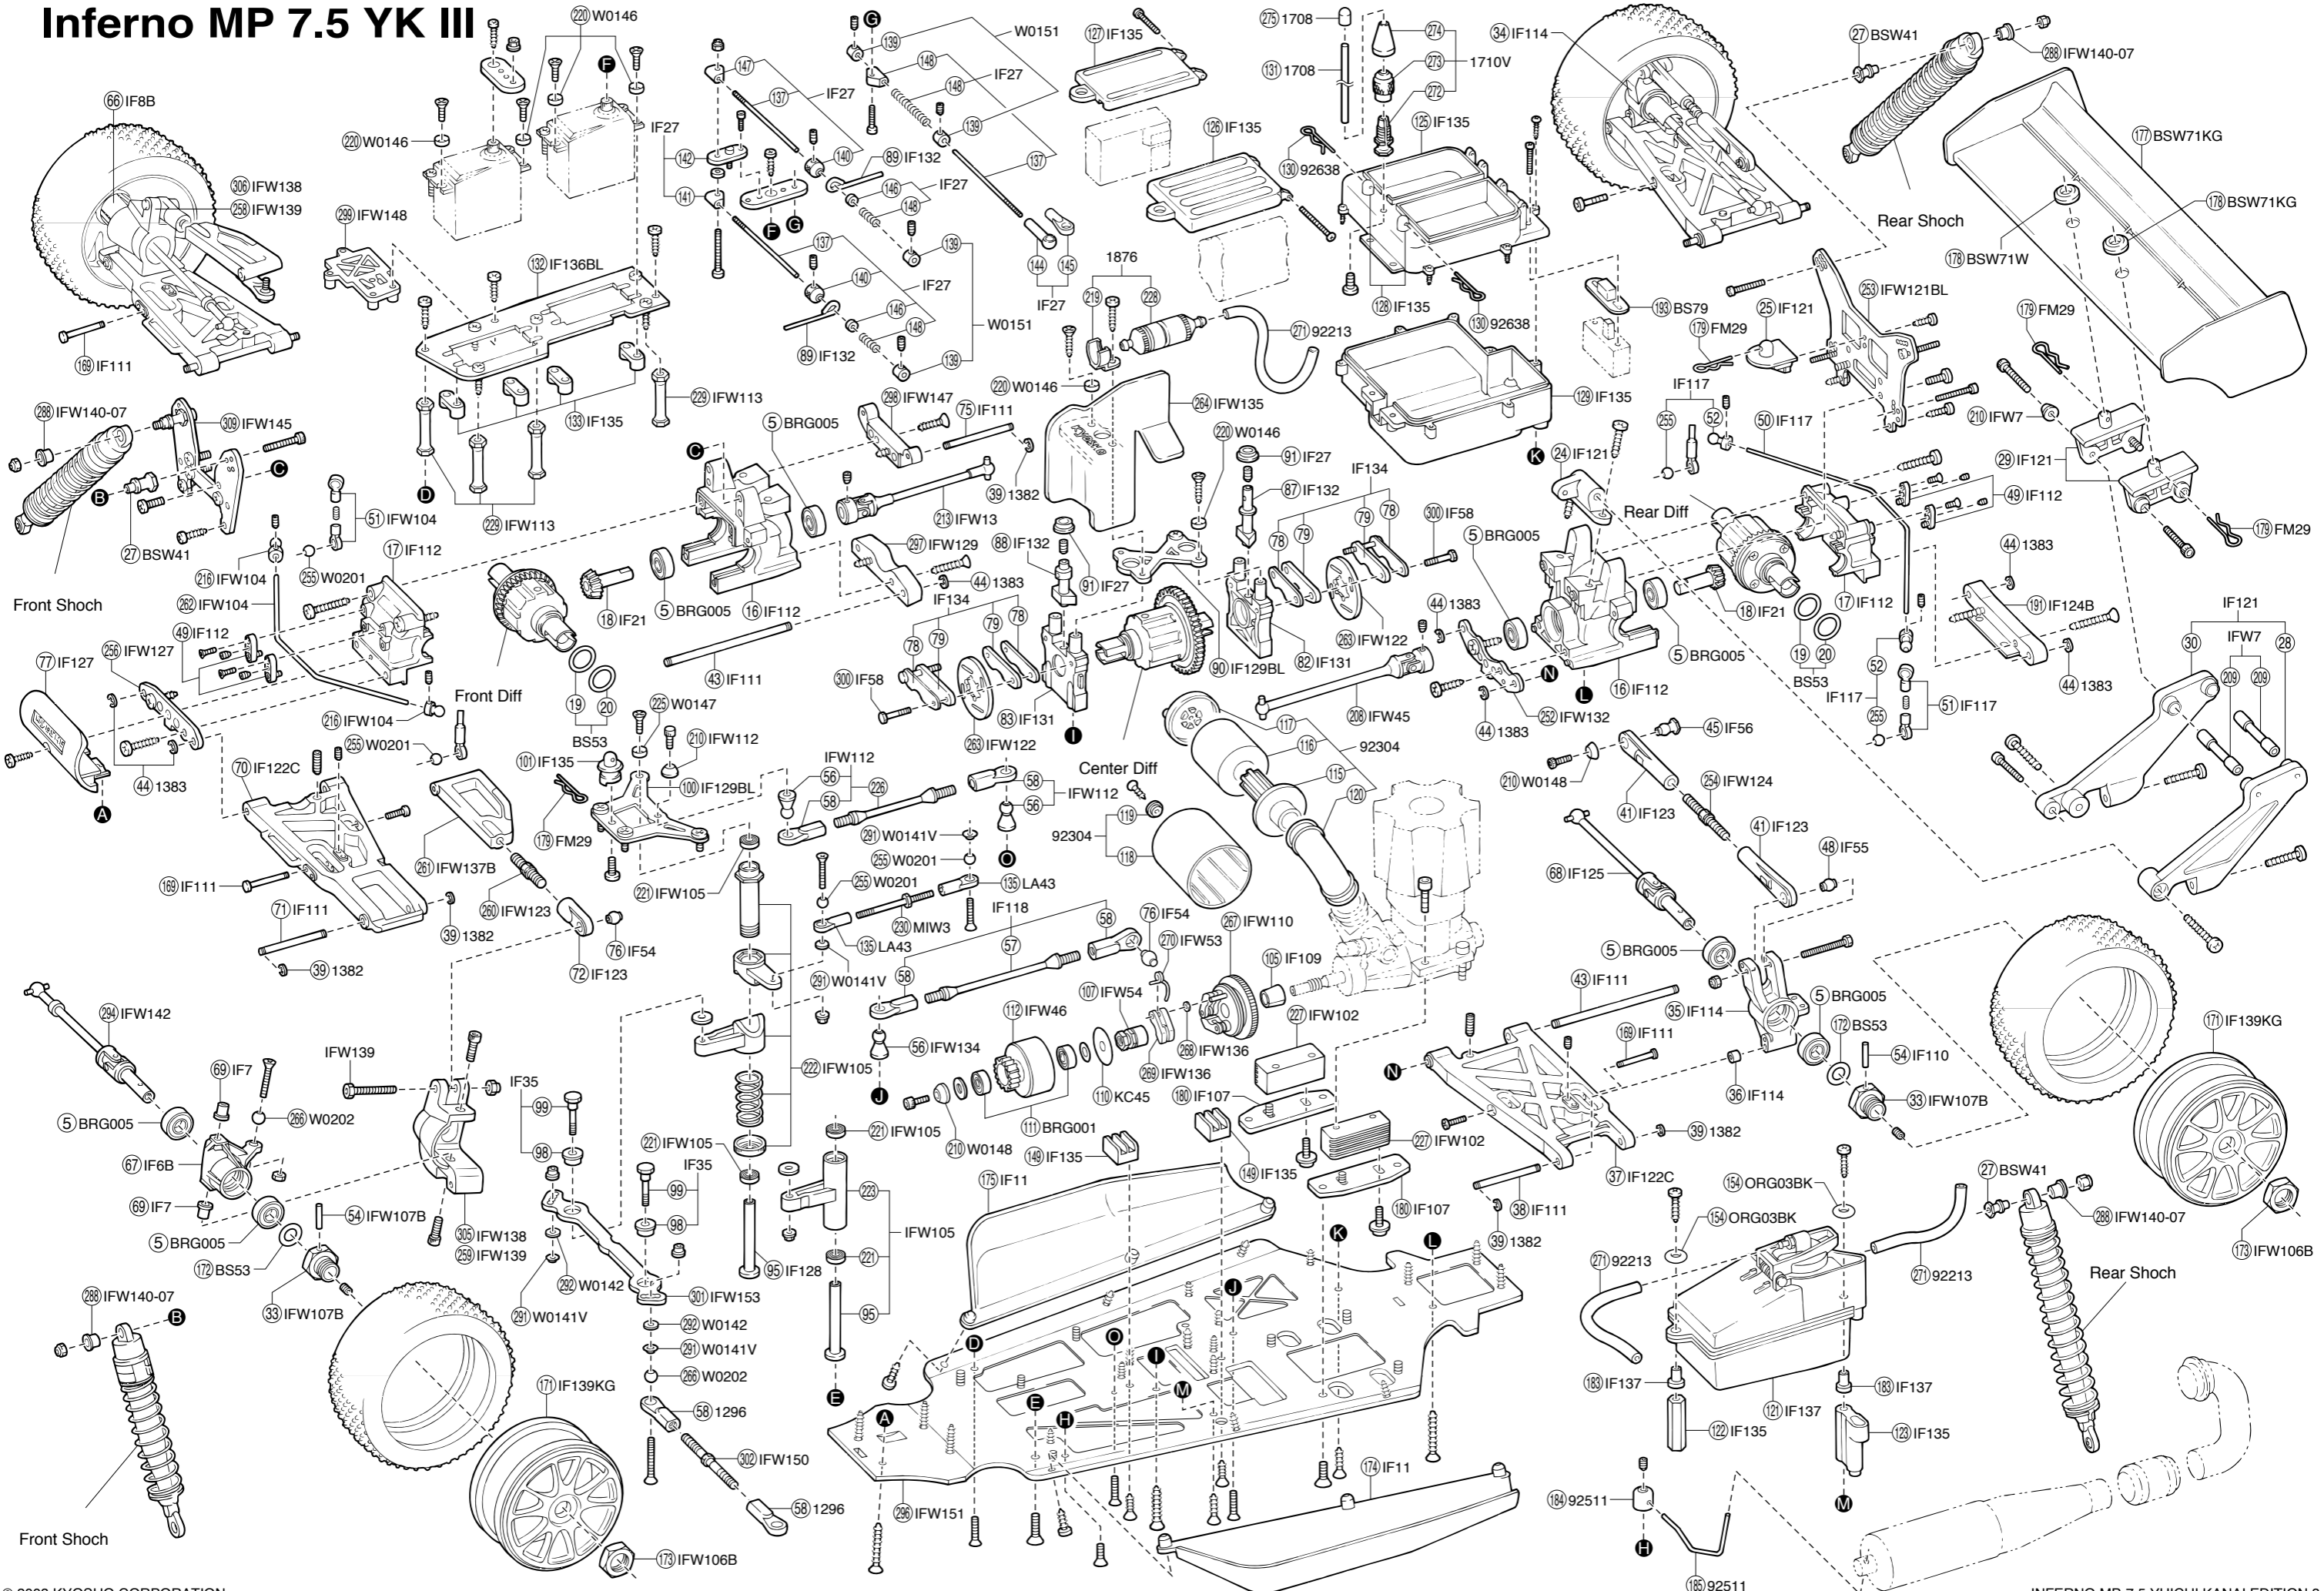

Inferno MP 7.5 YK III

INFERNO MP-7.5 YUICHI KANAI EDITION 3

Gear Differential

<Front>

<Rear>

<Center>

Shock

<Front>

<Rear>

IFW149