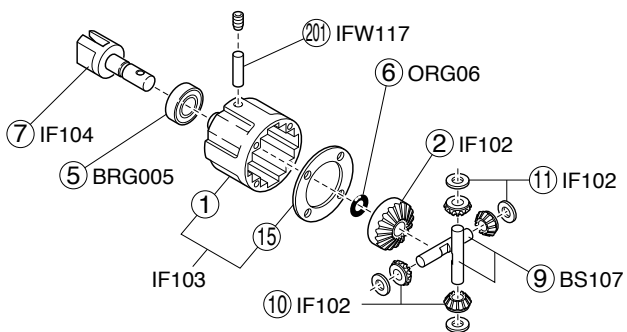

Inferno MP 7.5 YK III

INFERNO MP-7.5 YUICHI KANAI EDITION 3

Gear Differential

<Front>

<Rear>

<Center>

Shock

<Front>

<Rear>

IFW149